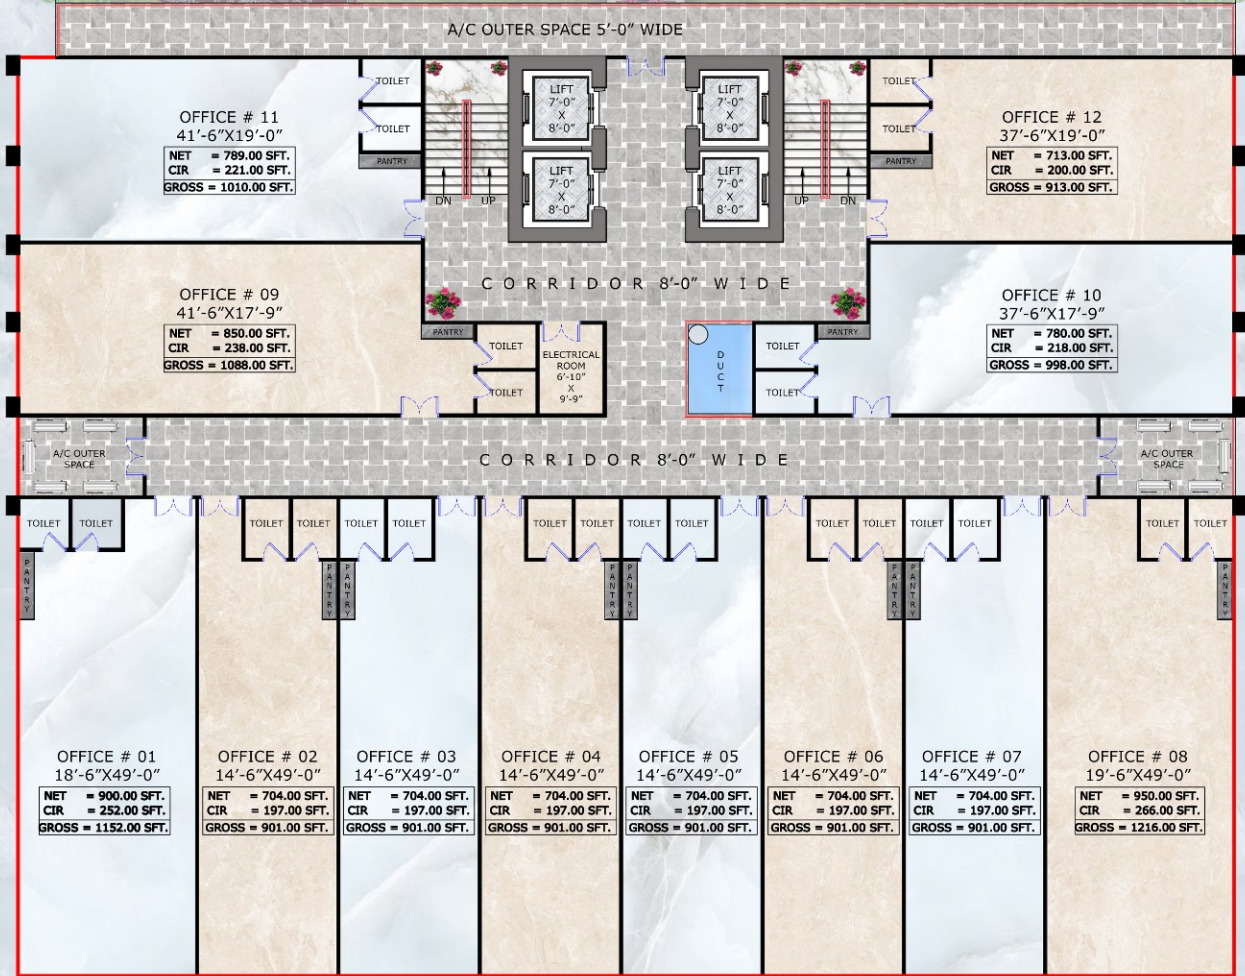

PLOT

TITLE:-
GROUND FLOOR PLAN

Project:- **SHAYAN INFINITY CORNER**

A Project Of:-
Shayan BUILDERS

Consultant:-
H-H Associates
(Architect & Interior Designer)

PLOT

40'-0" WIDE ROAD

20'-0" WIDE LANE

240'-0" WIDE MAIN SHAHRA-E-FAISAL

TITLE:-
1ST TO 5TH FLOOR PLAN

Project:- SHAYAN
INFINITY CORNER

A Project Of:-
Shayan
BUILDERS

Consultant:-
H-H Associates
(Architect & Interior Designer)

PLOT

40'-0" WIDE ROAD

20'-0" WIDE LANE

240'-0" WIDE MAIN SHAHRA-E-FAISAL

PLOT

240'-0" WIDE MAIN SHAHRA-E-FAISAL

TITLE:-
8TH TO 10TH FLOOR PLAN

Project:-
SHAYAN
INFINITY CORNER

A Project Of:-
Shayan
BUILDERS

Consultant:-
H-H Associates
(Architect & Interior Designer)

PLOT

40'-0" WIDE ROAD

20'-0" WIDE LANE

240'-0" WIDE MAIN SHAHRA-E-FAISAL

TITLE:-
11TH FLOOR PLAN

Project:-
SHAYAN
INFINITY CORNER

A Project Of:-
Shayan
BUILDERS

Consultant:-
H-H Associates
(Architect & Interior Designer)