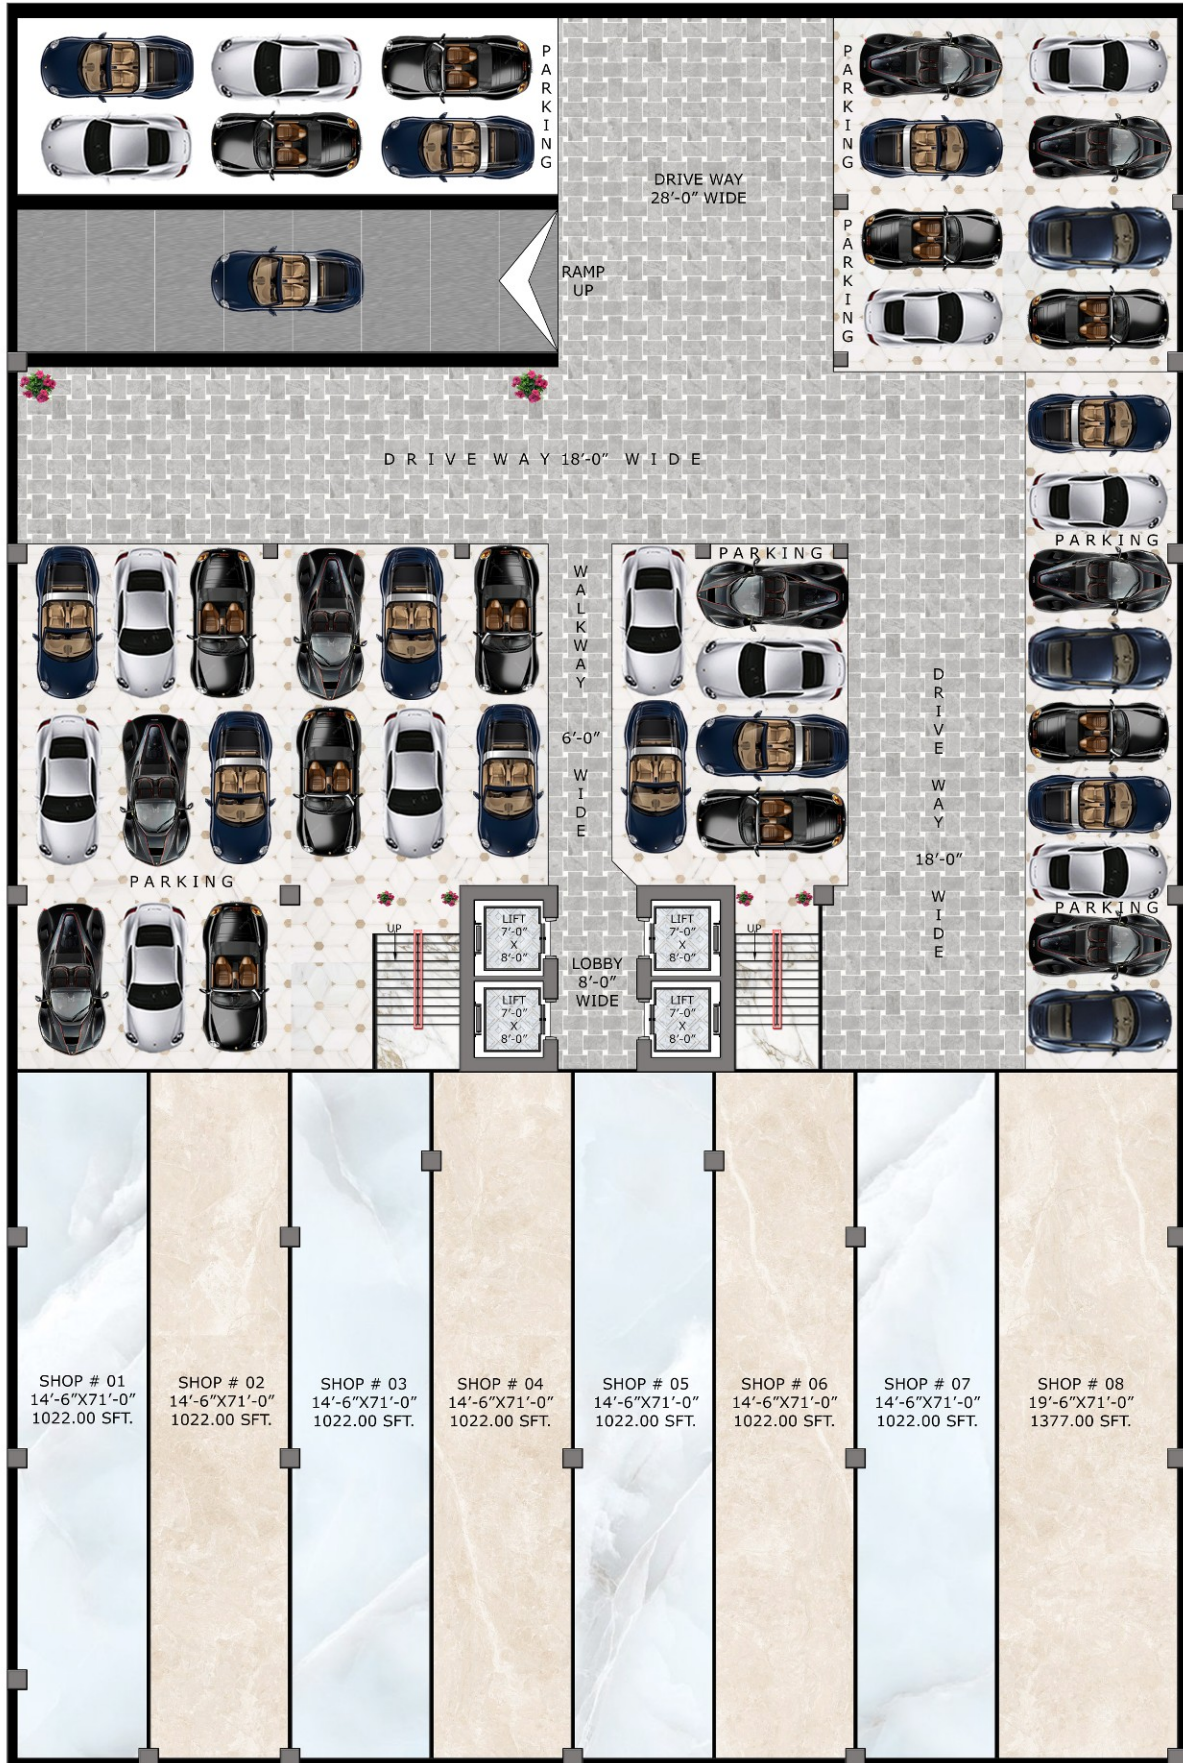

CCTV Cameras & 24/7 Security

Modern Lifts

24 Hours Operational Offices

World Class Lobby & Waiting
Area

Prayer Area Roof Garden With

Consultant:

H-H Associates
(ARCHITECTS & INTERIOR DESIGNERS)

PLOT

40'-0" WIDE ROAD

20'-0" WIDE LANE

240'-0" WIDE MAIN SHAHRA-E-FAISAL

TITLE:-
BASEMENT FLOOR PLAN

Project:- SHAYAN
INFINITY CORNER

A Project Of:-
Shayan
BUILDERS

Consultant:-
H-H Associates
Architect & Interior Designer

PLOT

TITLE:-
GROUND FLOOR PLAN

Project:- **SHAYAN INFINITY CORNER**

A Project Of:-
Shayan BUILDERS

Consultant:-
H-H Associates
(Architect & Interior Designer)

PLOT

40'-0" WIDE ROAD

20'-0" WIDE LANE

240'-0" WIDE MAIN SHAHRA-E-FAISAL

TITLE:-
1ST TO 5TH FLOOR PLAN

Project:- SHAYAN
INFINITY CORNER

A Project Of:-
Shayan
BUILDERS

Consultant:-
H-H Associates
(Architect & Interior Designer)

PLOT

40'-0" WIDE ROAD