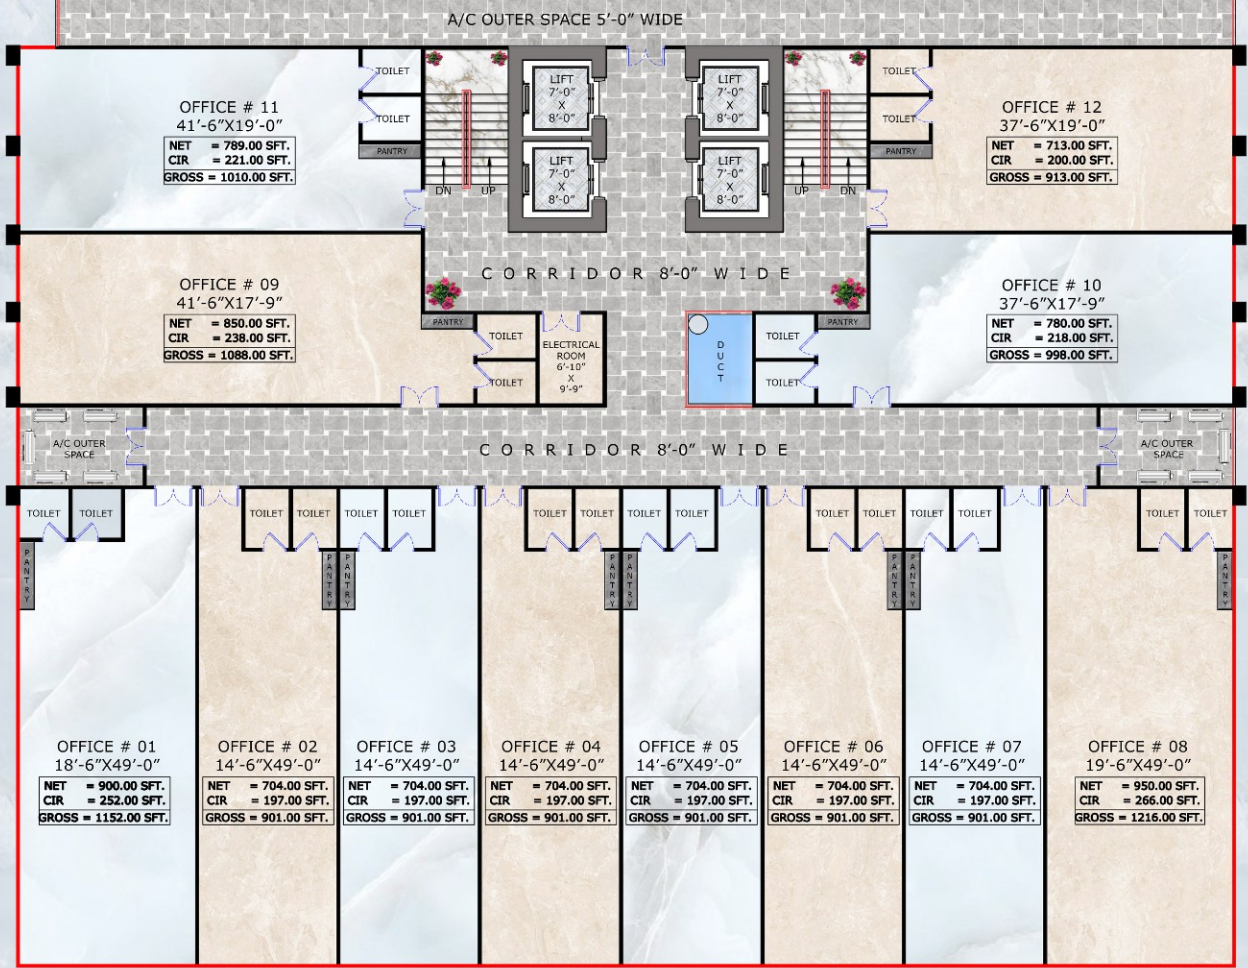

PLOT

TITLE:-
GROUND FLOOR PLAN

Project:- **SHAYAN INFINITY CORNER**

A Project Of:-
Shayan BUILDERS

Consultant:-
H-H Associates
(Architect & Interior Designer)

PLOT

40'-0" WIDE ROAD

20'-0" WIDE LANE

PLOT

40'-0" WIDE ROAD

20'-0" WIDE LANE

240'-0" WIDE MAIN SHAHRA-E-FAISAL

TITLE:-
11TH FLOOR PLAN

Project:-
SHAYAN
INFINITY CORNER

A Project Of:-
Shayan
BUILDERS

Consultant:-
H-H Associates
(Architect & Interior Designer)

PLOT

40'-0" WIDE ROAD

20'-0" WIDE LANE

240'-0" WIDE MAIN SHAHRA-E-FAISAL

TITLE:-
12TH TO 16TH FLOOR PLAN

Project:-
SHAYAN
INFINITY CORNER

A Project Of:-
Shayan
BUILDERS

Consultant:-
H-H Associates
(Architect & Interior Designer)

PLOT

40'-0" WIDE ROAD

20'-0" WIDE LANE

240'-0" WIDE MAIN SHAHRA-E-FAISAL

TITLE:-
8TH TO 18TH FLOOR PLAN

Project:-
SHAYAN
INFINITY CORNER

A Project Of:-
Shayan
BUILDERS

Consultant:-
H-H Associates
(Architect & Interior Designer)