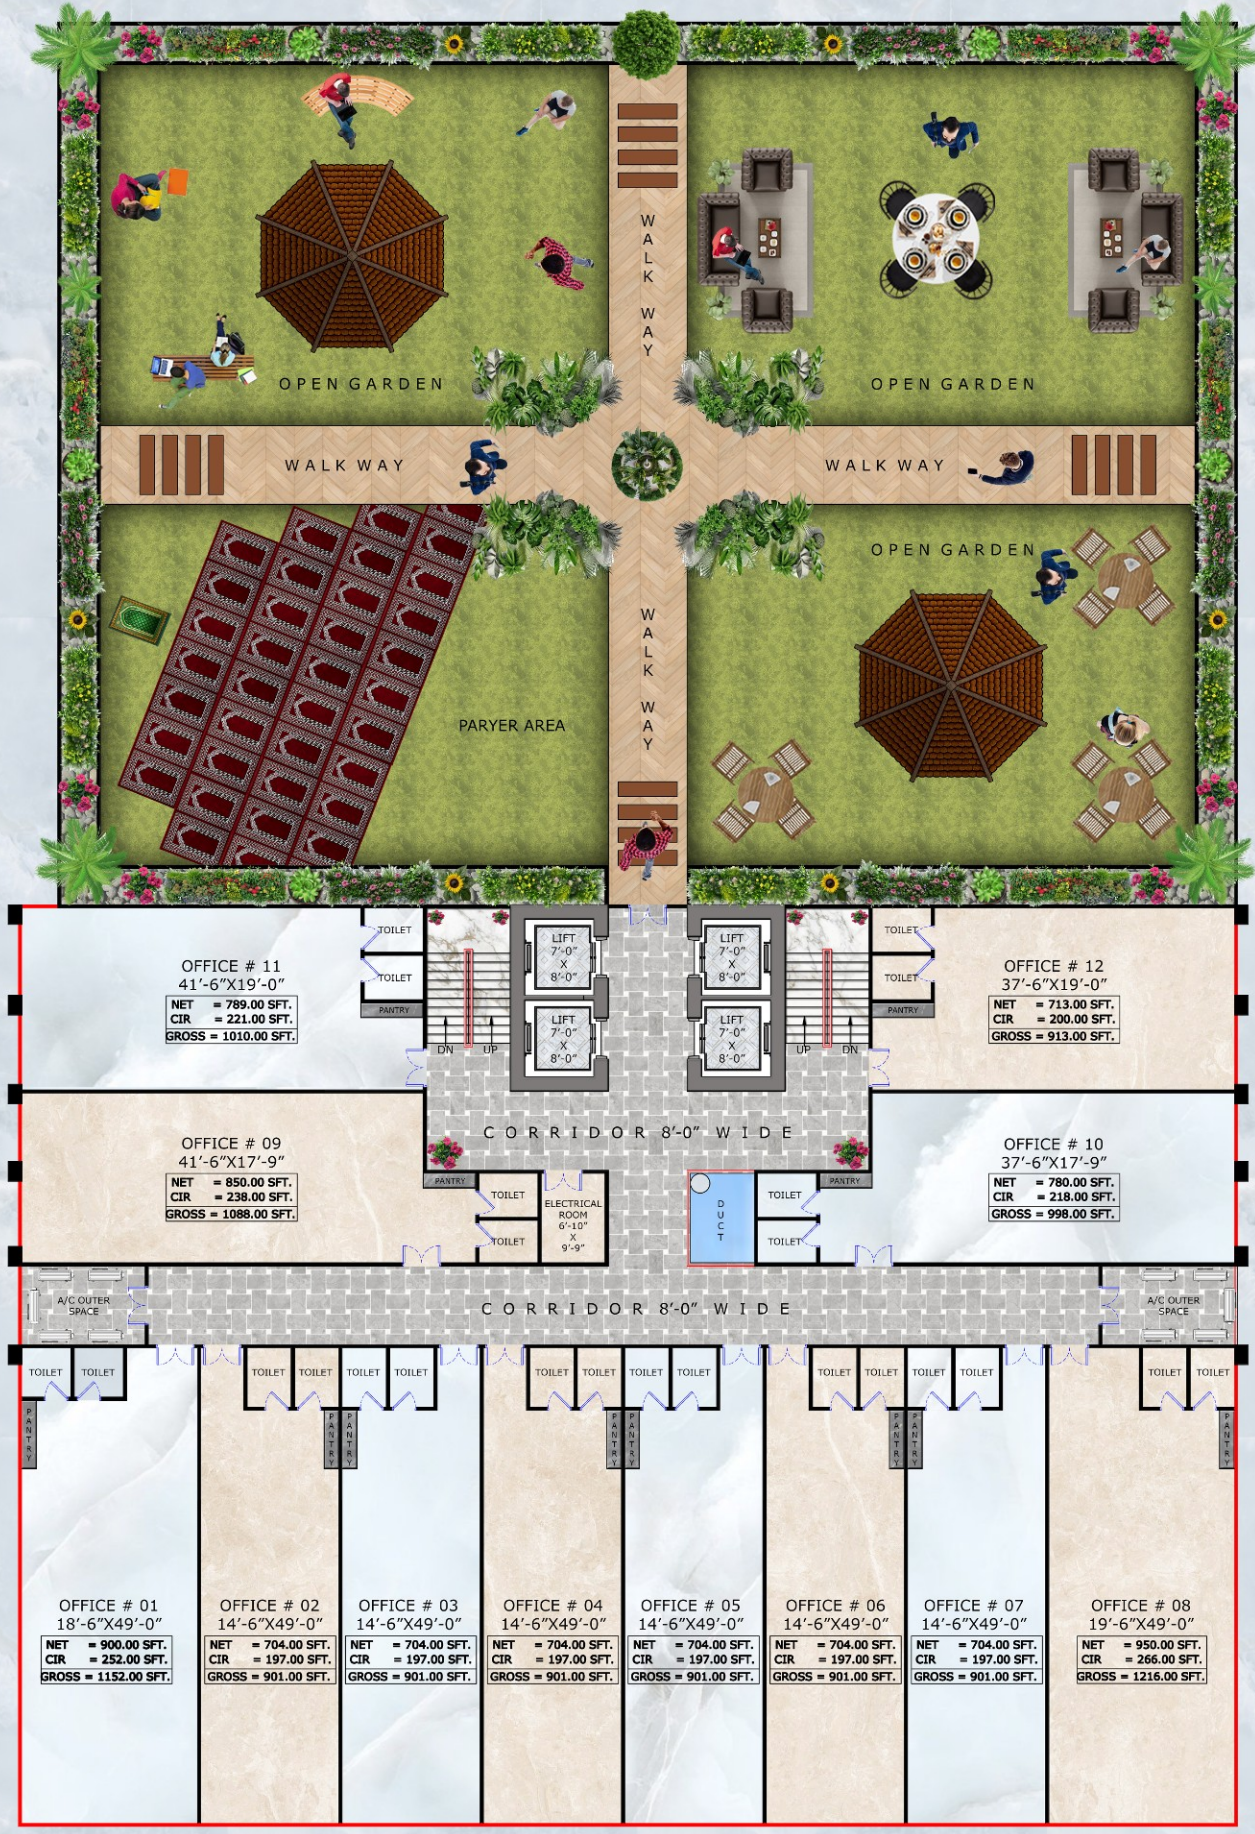

PLOT

TITLE:-
GROUND FLOOR PLAN

Project:- **SHAYAN INFINITY CORNER**

A Project Of:-
Shayan BUILDERS

Consultant:-
H-H Associates
(Architect & Interior Designer)

PLOT

40'-0" WIDE ROAD

20'-0" WIDE LANE

240'-0" WIDE MAIN SHAHRA-E-FAISAL

TITLE:-
1ST TO 5TH FLOOR PLAN

Project:- SHAYAN
INFINITY CORNER

A Project Of:-
Shayan
BUILDERS

Consultant:-
H-H Associates
(Architect & Interior Designer)

PLOT

40'-0" WIDE ROAD

20'-0" WIDE LANE

240'-0" WIDE MAIN SHAHRA-E-FAISAL

PLOT

240'-0" WIDE MAIN SHAHRA-E-FAISAL

TITLE:-
8TH TO 10TH FLOOR PLAN

Project:-
SHAYAN
INFINITY CORNER

A Project Of:-
Shayan
BUILDERS

Consultant:-
H-H Associates
(Architect & Interior Designer)

PLOT

40'-0" WIDE ROAD

20'-0" WIDE LANE

240'-0" WIDE MAIN SHAHRA-E-FAISAL

TITLE:-
11TH FLOOR PLAN

Project:-
SHAYAN
INFINITY CORNER

A Project Of:-
Shayan
BUILDERS

Consultant:-
H-H Associates
(Architect & Interior Designer)