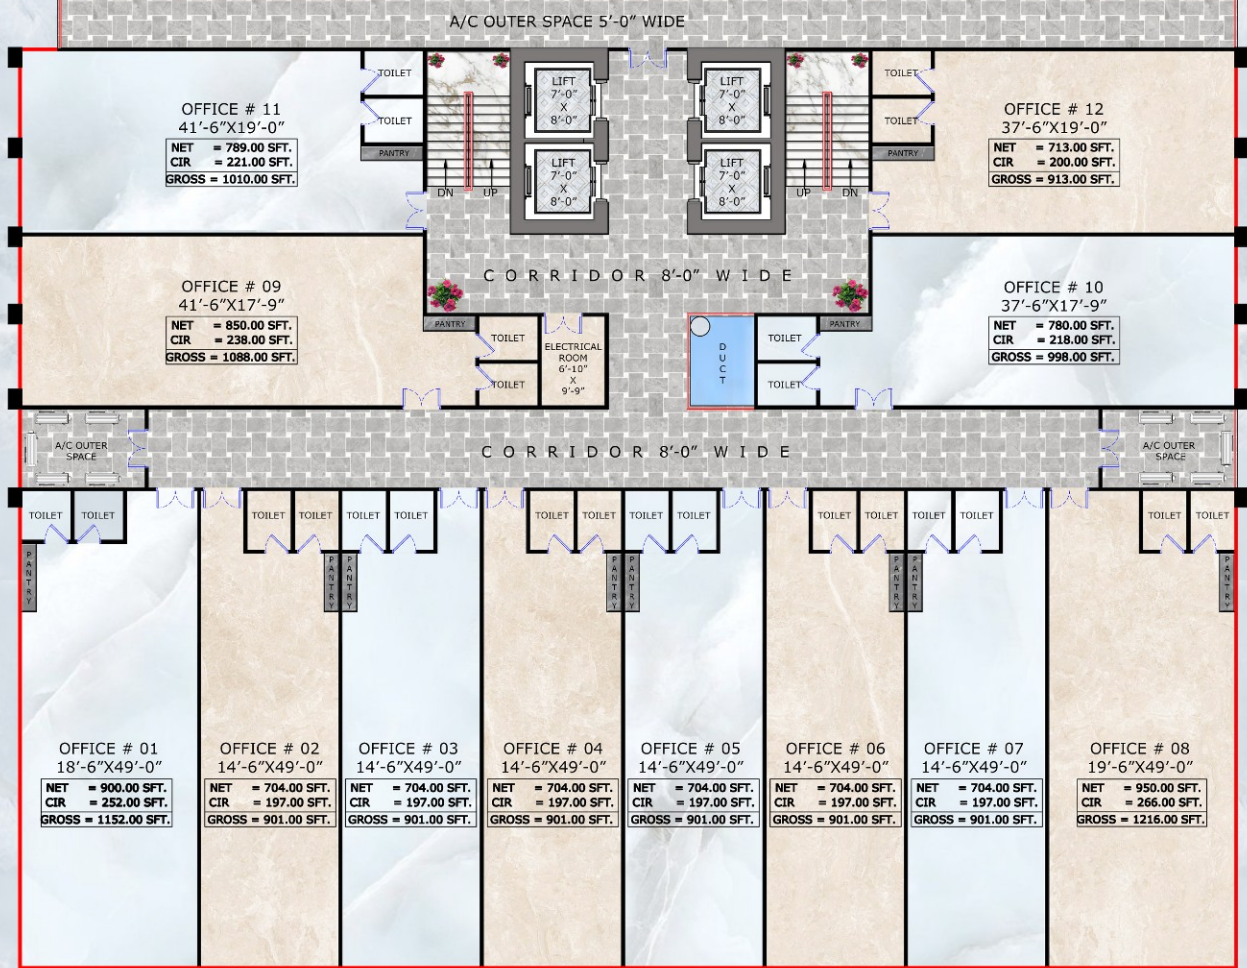

20'-0" WIDE LANE

240'-0" WIDE MAIN SHAHRA-E-FAISAL

PLOT

240'-0" WIDE MAIN SHAHRA-E-FAISAL

TITLE:-
8TH TO 10TH FLOOR PLAN

Project:-
SHAYAN
INFINITY CORNER

A Project Of:-
Shayan
BUILDERS

Consultant:-
H-H Associates
(Architect & Interior Designer)

PLOT

40'-0" WIDE ROAD

20'-0" WIDE LANE

240'-0" WIDE MAIN SHAHRA-E-FAISAL

TITLE:-
11TH FLOOR PLAN

Project:-
SHAYAN
INFINITY CORNER

A Project Of:-
Shayan
BUILDERS

Consultant:-
H-H Associates
(Architect & Interior Designer)

PLOT

40'-0" WIDE ROAD

20'-0" WIDE LANE

240'-0" WIDE MAIN SHAHRA-E-FAISAL

TITLE:-
12TH TO 16TH FLOOR PLAN

Project:-
SHAYAN
INFINITY CORNER

A Project Of:-
Shayan
BUILDERS

Consultant:-
H-H Associates
(Architect & Interior Designer)

PLOT

40'-0" WIDE ROAD

20'-0" WIDE LANE

240'-0" WIDE MAIN SHAHRA-E-FAISAL

TITLE:-
8TH TO 18TH FLOOR PLAN

Project:-
SHAYAN
INFINITY CORNER

A Project Of:-
Shayan
BUILDERS

Consultant:-
H-H Associates
(Architect & Interior Designer)