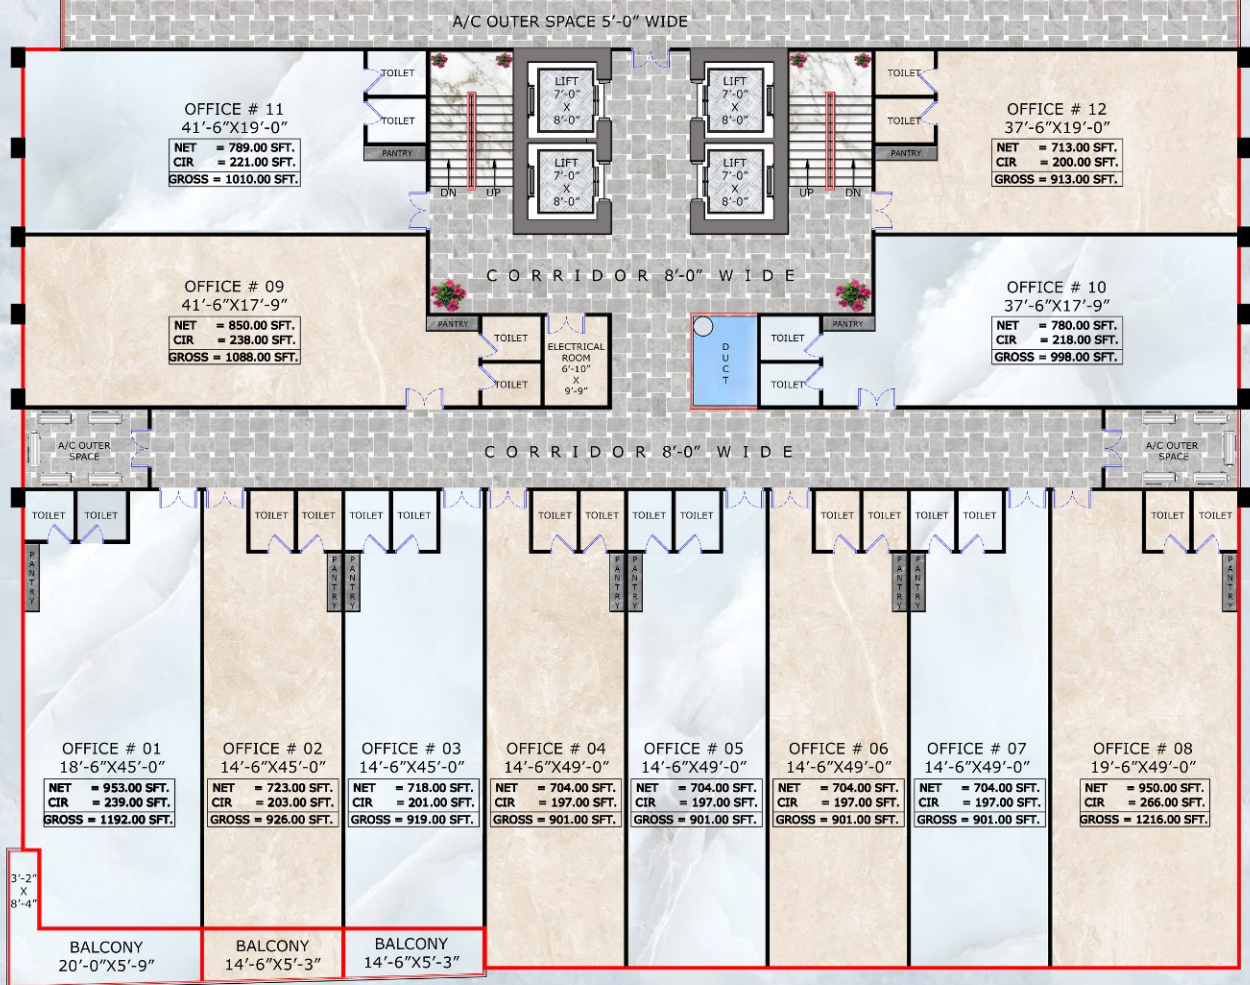

PLOT

TITLE:-
GROUND FLOOR PLAN

Project:- **SHAYAN INFINITY CORNER**

A Project Of:-
Shayan BUILDERS

Consultant:-
H-H Associates
(Architect & Interior Designer)

PLOT

40'-0" WIDE ROAD

20'-0" WIDE LANE

20'-0" WIDE LANE

240'-0" WIDE MAIN SHAHRA-E-FAISAL

PLOT

240'-0" WIDE MAIN SHAHRA-E-FAISAL

TITLE:-
8TH TO 10TH FLOOR PLAN

Project:-
SHAYAN
INFINITY CORNER

A Project Of:-
Shayan
BUILDERS

Consultant:-
H-H Associates
(Architect & Interior Designer)

PLOT

40'-0" WIDE ROAD

20'-0" WIDE LANE

240'-0" WIDE MAIN SHAHRA-E-FAISAL

TITLE:-
11TH FLOOR PLAN

Project:-
SHAYAN
INFINITY CORNER

A Project Of:-
Shayan
BUILDERS

Consultant:-
H-H Associates
(Architect & Interior Designer)

PLOT

40'-0" WIDE ROAD

20'-0" WIDE LANE

240'-0" WIDE MAIN SHAHRA-E-FAISAL

TITLE:-
12TH TO 16TH FLOOR PLAN

Project:-
SHAYAN
INFINITY CORNER

A Project Of:-
Shayan
BUILDERS

Consultant:-
H-H Associates
(Architect & Interior Designer)