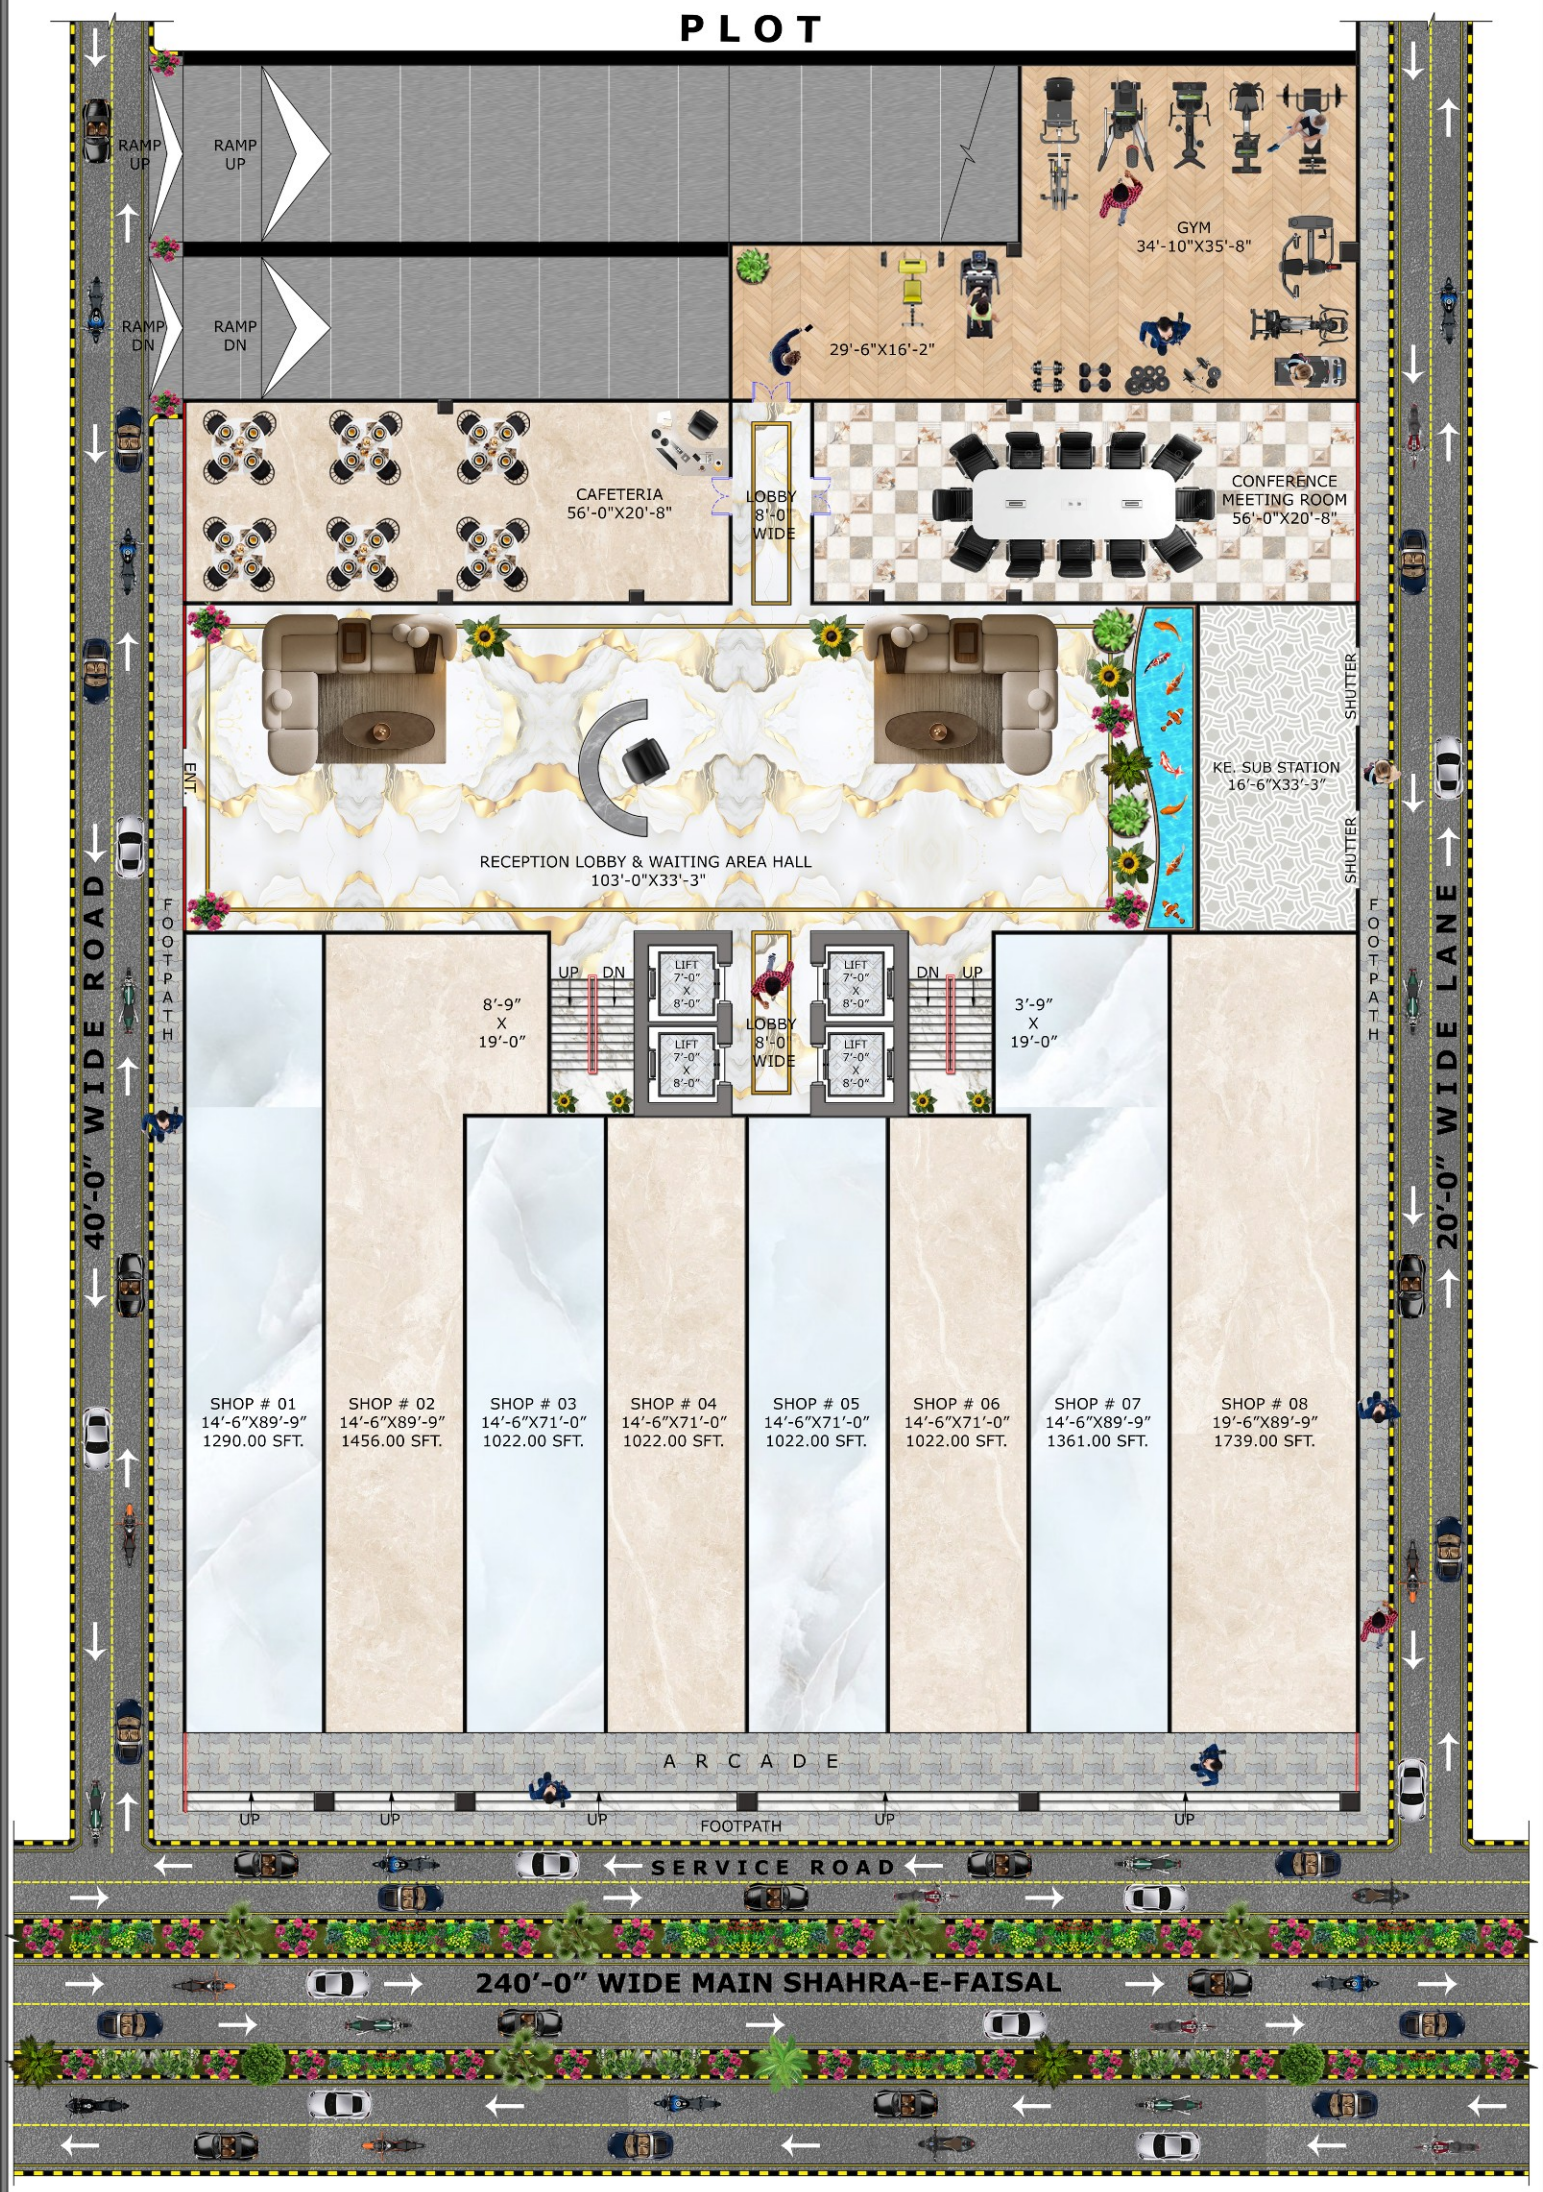

40'-0" WIDE ROAD

20'-0" WIDE LANE

240'-0" WIDE MAIN SHAHRA-E-FAISAL

TITLE:-
BASEMENT FLOOR PLAN

Project:- SHAYAN
INFINITY CORNER

A Project Of:-
Shayan
BUILDERS

Consultant:-
H-H Associates
Architect & Interior Designer

PLOT

TITLE:-
GROUND FLOOR PLAN

Project:- **SHAYAN INFINITY CORNER**

A Project Of:-
Shayan BUILDERS

Consultant:-
H-H Associates
(Architect & Interior Designer)

PLOT

40'-0" WIDE ROAD

20'-0" WIDE LANE

240'-0" WIDE MAIN SHAHRA-E-FAISAL

TITLE:-
1ST TO 5TH FLOOR PLAN

Project:- SHAYAN
INFINITY CORNER

A Project Of:-
Shayan
BUILDERS

Consultant:-
H-H Associates
(Architect & Interior Designer)

PLOT

40'-0" WIDE ROAD

20'-0" WIDE LANE

240'-0" WIDE MAIN SHAHRA-E-FAISAL

PLOT

240'-0" WIDE MAIN SHAHRA-E-FAISAL

TITLE:-
8TH TO 10TH FLOOR PLAN

Project:-
SHAYAN
INFINITY CORNER

A Project Of:-
Shayan
BUILDERS

Consultant:-
H-H Associates
(Architect & Interior Designer)